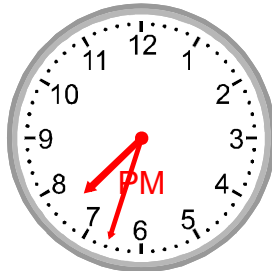

Write the time for each clock in 24 hour format (eg. 12:00)

1)

17:10

2)

16:06

3)

04:13

4)

19:51

Draw in the hour and minute hands for each clock in 24 hour format (eg. 12:00)

13)

05:00

14)

19:33

15)

16:06