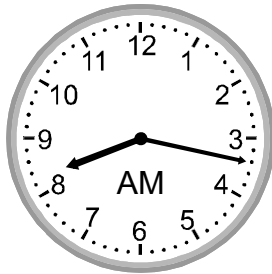

Write the time for each clock in 24 hour format (eg. 12:00)

1)

17:10

2)

16:06

3)

04:13

4)