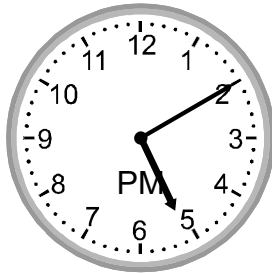

Write the time for each clock in 24 hour format (eg. 12:00)

1)

17:10

2)

16:06

3)

04:13

4)