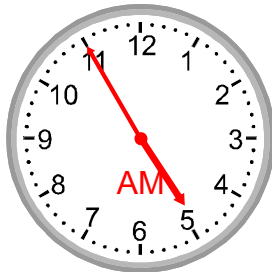

Draw in the hour and minute hands for each clock in 24 hour format (eg. 12:00)

13)

05:00

14)

19:33

15)

16:06

16)

04:55

17)

22:54

18)

05:45

19)

23:40

20)

15:24

21)

05:13

22)

07:59

23)

23:37

24)

13:21