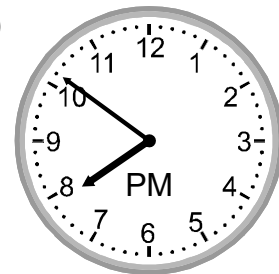

Write the time for each clock in 24 hour format (eg. 12:00)

1)

17:10

2)

16:06

3)

04:13

4)

08:17

5)

20:20

6)

15:13

7)

22:25

8)

12:21

9)

09:41

10)

00:52

11)

12:31

12)

19:51