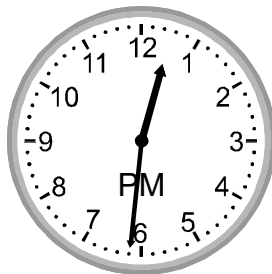

Write the time for each clock in 24 hour format (eg. 12:00)

1)

17:10

2)

16:06

3)

04:13

4)

08:17

5)

20:20

6)

15:13

7)

22:25

8)

12:21

9)

09:41

10)

00:52

11)

12:31

12)

19:51