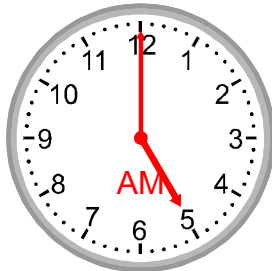

Draw in the hour and minute hands for each clock in 24 hour format (eg. 12:00)

13)