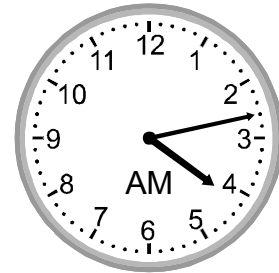

Write the time for each clock in 24 hour format (eg. 12:00)

1)

17:10

2)

16:06

3)

04:13

4)