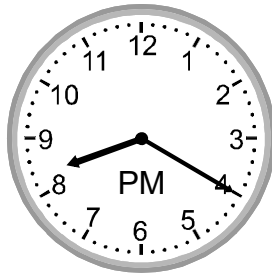

Write the time for each clock in 24 hour format (eg. 12:00)

1)

17:10

2)

16:06

3)

04:13

4)

08:17

5)

20:20

6)

15:13

7)

22:25

8)

12:21

9)

09:41

10)

00:52

11)

12:31

12)

19:51