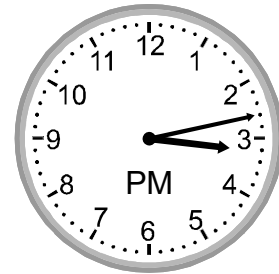

Write the time for each clock in 24 hour format (eg. 12:00)

1)

17:10

2)

16:06

3)

04:13

4)

08:17

5)

20:20

6)

15:13

7)

22:25

8)

12:21

9)

09:41

10)

00:52

11)

12:31

12)

19:51