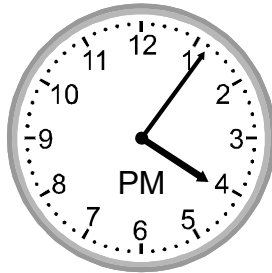

Write the time for each clock in 24 hour format (eg. 12:00)

1)

17:10

2)

16:06

3)

04:13

4)