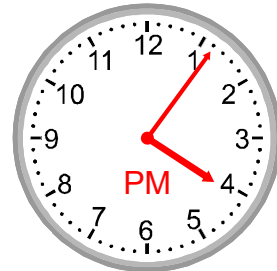

Write the time for each clock in 24 hour format (eg. 12:00)

1)

17:10

2)

16:06

3)

04:13

4)

19:51

Draw in the hour and minute hands for each clock in 24 hour format (eg. 12:00)

13)

05:00

14)

19:33

15)

16:06