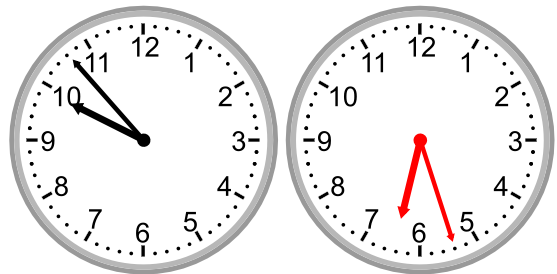

What time was it 3 hours 26 minutes ago?

31)