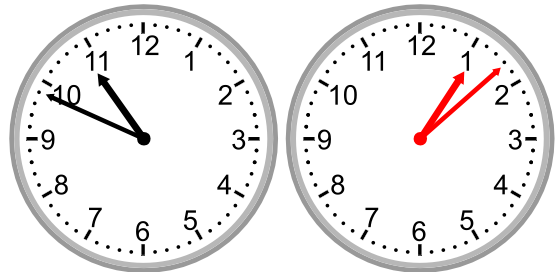

What time will it be in 2 hours 19 minutes?

13)