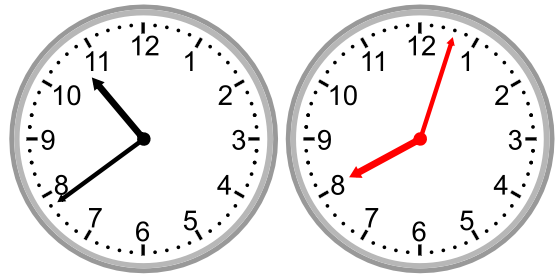

What time was it 2 hours 36 minutes ago?

23)