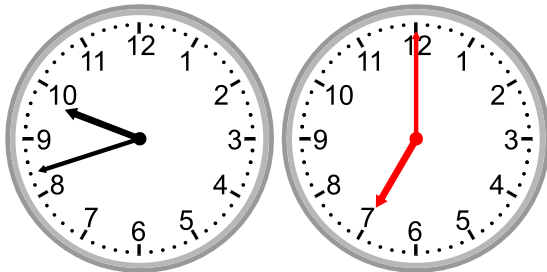

What time was it 2 hours 42 minutes ago?

28)