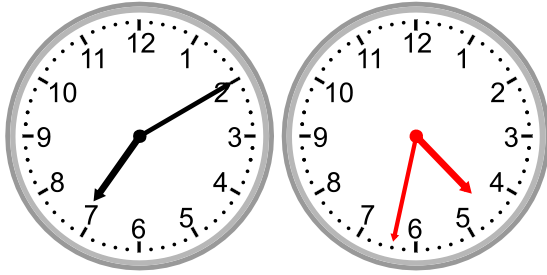

25)

What time was it 2 hours 38 minutes ago?

26)