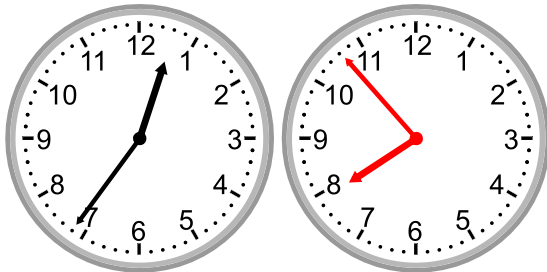

What time was it 4 hours 43 minutes ago?

24)