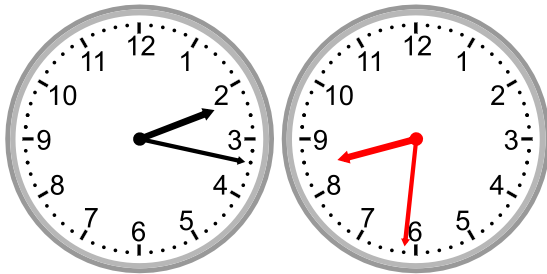

What time was it 5 hours 46 minutes ago?

22)