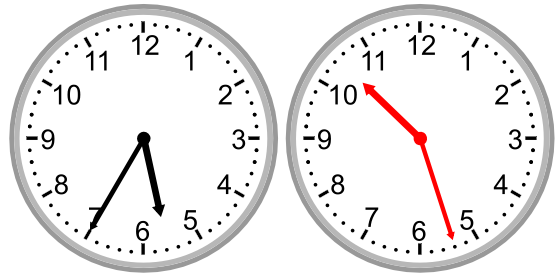

Draw the clock hands to show the passage of time.

1)

What time will it be in 1 hour 0 minutes?

2)

What time will it be in 3 hours 32 minutes?

3)

What time will it be in 2 hours 44 minutes?

4)