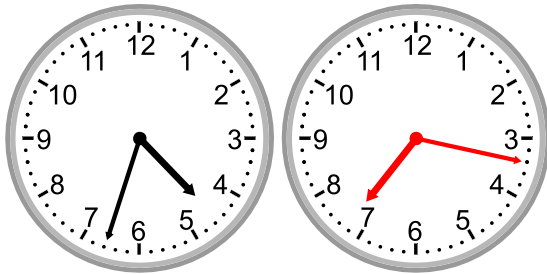

Draw the clock hands to show the passage of time.

1)

What time will it be in 1 hour 0 minutes?

2)

What time will it be in 3 hours 32 minutes?

3)

What time will it be in 2 hours 44 minutes?

4)