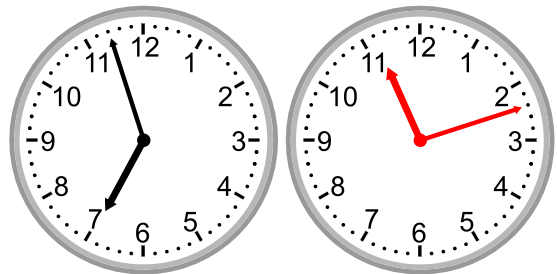

What time will it be in 4 hours 15 minutes?

15)