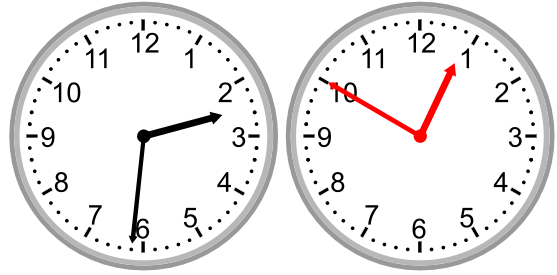

What time was it 1 hour 41 minutes ago?

27)