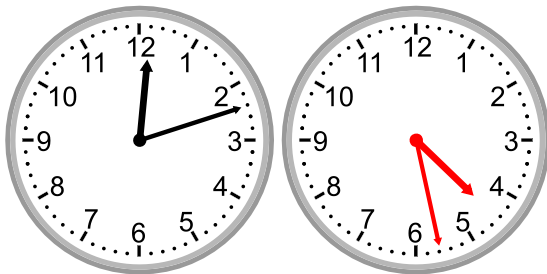

What time will it be in 4 hours 16 minutes?

14)