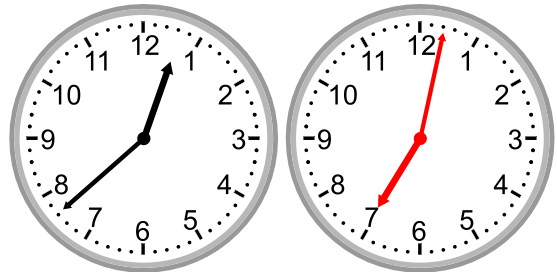

What time was it 5 hours 36 minutes ago?