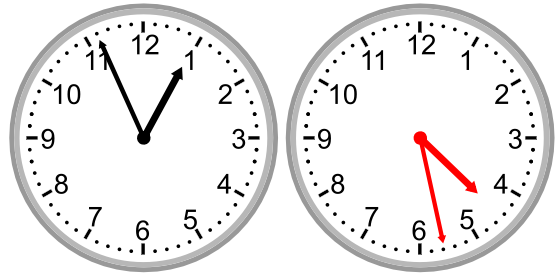

Draw the clock hands to show the passage of time.

1)

What time will it be in 1 hour 0 minutes?

2)

What time will it be in 3 hours 32 minutes?

3)

What time will it be in 2 hours 44 minutes?

4)