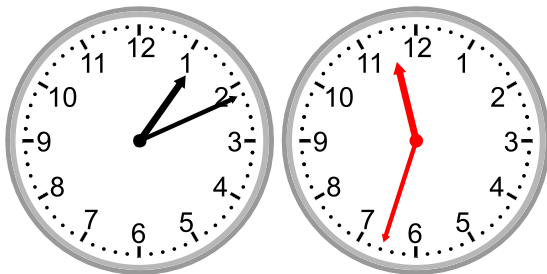

What time was it 1 hour 38 minutes ago?

32)