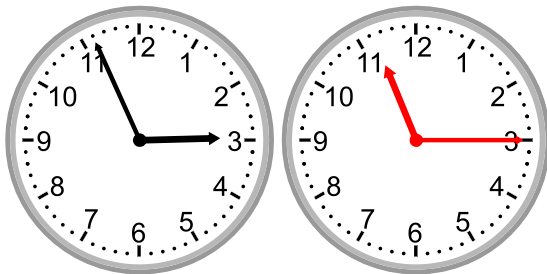

What time was it 3 hours 41 minutes ago?

30)