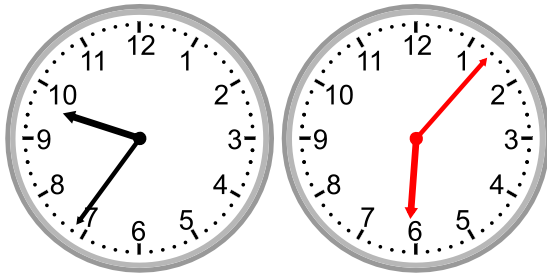

What time was it 3 hours 29 minutes ago?

20)