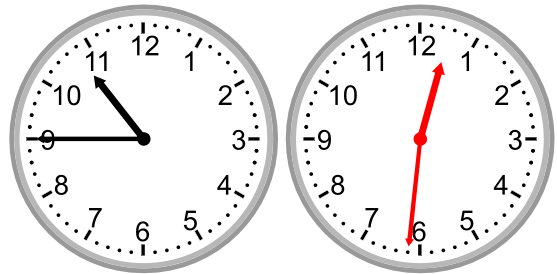

What time will it be in 1 hour 46 minutes?

7)