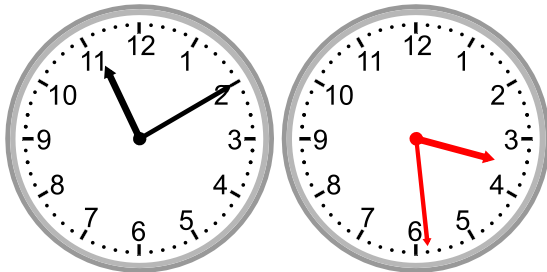

What time will it be in 4 hours 19 minutes?

12)