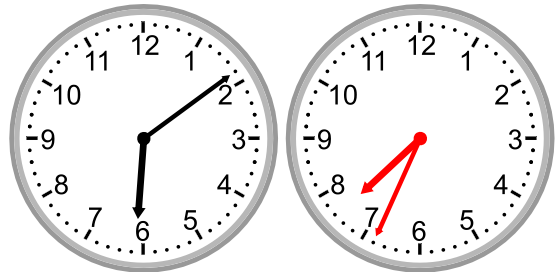

Draw the clock hands to show the passage of time.

1)

What time will it be in 1 hour 0 minutes?

2)

What time will it be in 3 hours 32 minutes?

3)

What time will it be in 2 hours 44 minutes?

4)

What time will it be in 4 hours 52 minutes?

5)

What time will it be in 2 hours 2 minutes?

6)

What time will it be in 1 hour 46 minutes?

7)

What time will it be in 1 hour 36 minutes?

8)