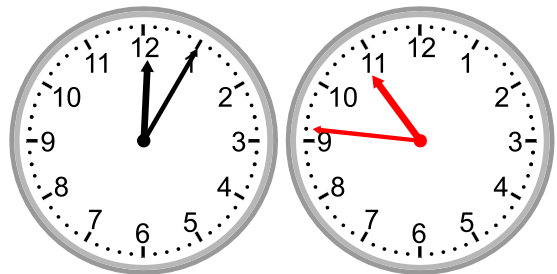

What time was it 1 hour 19 minutes ago?