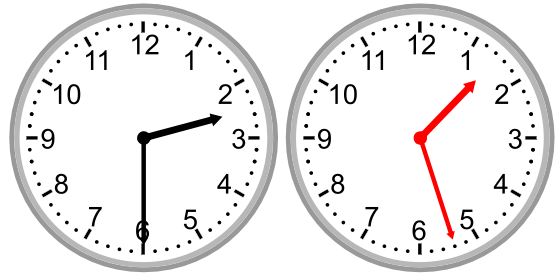

What time was it 1 hour 3 minutes ago?

19)