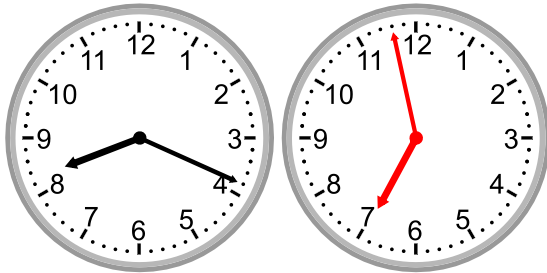

Draw the clock hands to show the passage of time.

17)

What time was it 1 hour 21 minutes ago?

18)