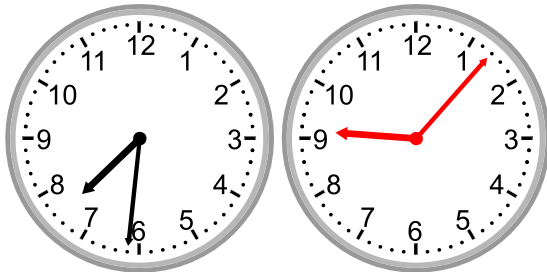

Draw the clock hands to show the passage of time.

1)

What time will it be in 1 hour 0 minutes?

2)

What time will it be in 3 hours 32 minutes?

3)

What time will it be in 2 hours 44 minutes?

4)

What time will it be in 4 hours 52 minutes?

5)

What time will it be in 2 hours 2 minutes?

6)

What time will it be in 1 hour 46 minutes?

7)

What time will it be in 1 hour 36 minutes?

8)