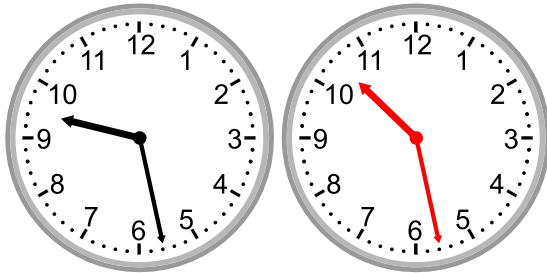

Draw the clock hands to show the passage of time.

1)

What time will it be in 1 hour 0 minutes?

2)

What time will it be in 3 hours 32 minutes?

3)

What time will it be in 2 hours 44 minutes?

4)