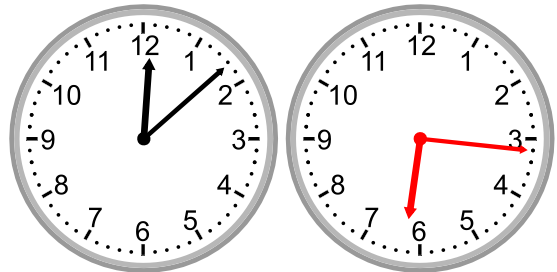

What time was it 5 hours 52 minutes ago?

29)