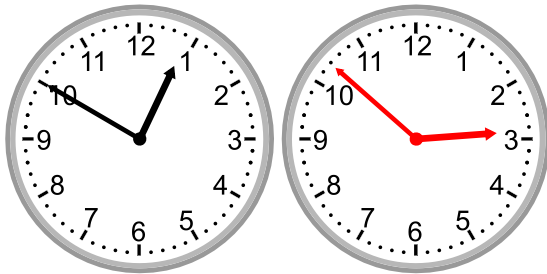

What time will it be in 2 hours 2 minutes?

6)