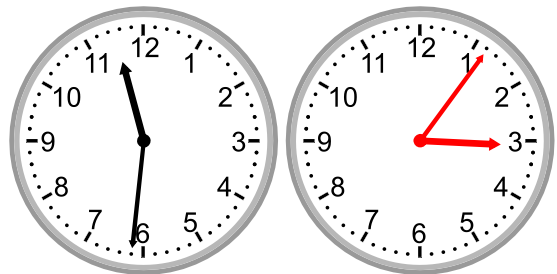

What time will it be in 3 hours 35 minutes?