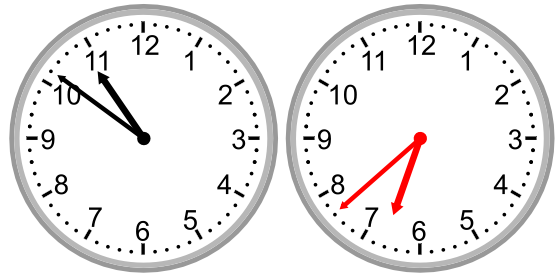

What time was it 4 hours 13 minutes ago?

21)