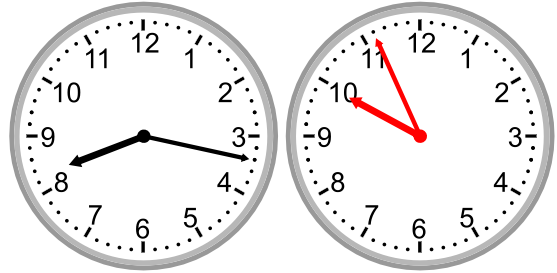

What time will it be in 1 hour 39 minutes?

11)