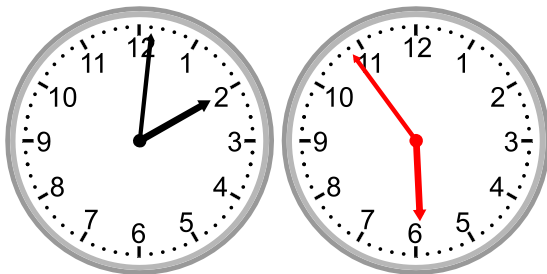

What time will it be in 3 hours 53 minutes?

16)